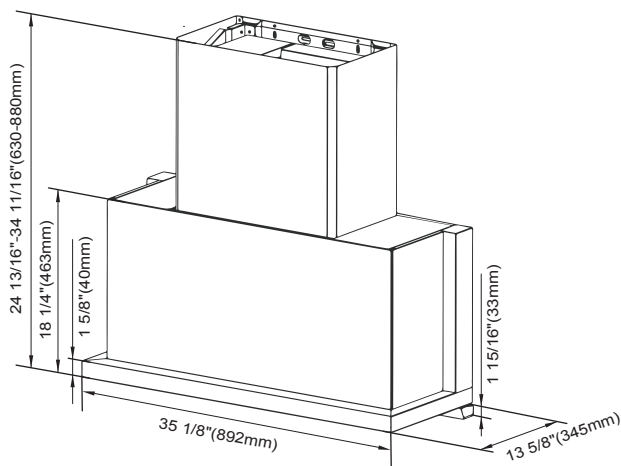

Model	BIG3610
Product Dimensions (W x D x H)(in)	35 1/8 x 13 5/8 x 24 13/16 - 34 11/16
Motor	DC Motor
Max. EQUIV. CFM	1200
Max Static Pressure (Pa)	1000
Control Type	Motion* + Touch Screen
Speed Setting	3
Delay Shutoff	5 min
Noise (dB)	34 / 44.1 / 52.7
Sync Function	Y
Oil Filtration Rate	95%
Smell Reduction Rate	97%

*Motion activation is used solely for turning on the machine and controlling the light.

Elevate Elegance, Conceal Comfort