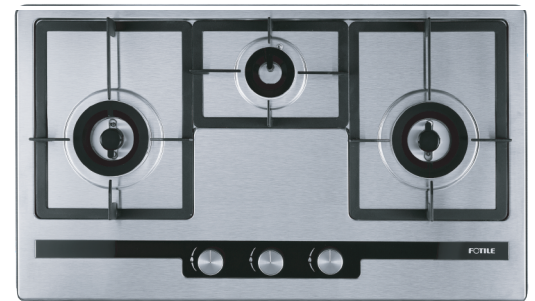

Gas Cooktop EPS Series Spec Sheet

GAG86309 / GAS78307 / GAG76202

FOTILE

A BREATH OF FRESH ENGINEERING®

FOTILE EPS Series cooktops are more powerful and more stable providing better performance to the home inspired chef. Built with premium materials like heat resistant tempered glass, to cast iron metal, to timeless stainless steel, the FOTILE cooktops are not only more powerful, efficient, and safe, they are also aesthetically pleasing too.

GAG86309

GAS78307

GAG76202

Key Features:

50% Higher Heating Efficiency Powered by Patented Jet Collision Technology

14,800 BTU Burners and Angled Fire for Powerful Heating

Flame Failure Safety Detection System to Avoid Gas Leakage

Gas Cooktop EPS Series Spec Sheet

GAG86309 / GAS78307 / GAG76202

FOTILE

A BREATH OF FRESH ENGINEERING®

Specifications:

Model	GAG86309	GAS78307	GAG76202
Certification	ETL	ETL	ETL
Product Dimensions (WxD)(inch)	33 7/8 x 19 11/16	30 3/4 x 17 3/4	29 15/16 x 17 9/16
Cut-Out Dimensions (WxD)(inch)	32 3/16 x 18 1/8	27 7/8 x 15 5/16	27 7/8 x 15 5/16
Gas Supply <small>Natural Gas (LP Convertible Kit Required)</small>	Battery	Battery	Battery
No. of Burners	3	3	2
Panel Material	Tempered Glass	Stainless Steel	Tempered Glass
Grate	Cast Iron	Cast Iron	Cast Iron
Heating Load(BTU)	L: 14800 M: 5800 R: 14800	L: 14800 M: 5800 R: 14800	L: 14800 R: 14800
Fast Ignition	√	√	√
Net Weight(lbs)	39.7	26.9	24.3
Gross Weight(lbs)	44.1	31.7	28.6
Packing-Box Size (WxDxH)(inch)	35 7/8 x 21 1/2 x 8 5/16	34 1/2 x 20 1/2 x 8 1/2	32 5/16 x 20 5/8 x 8 3/4