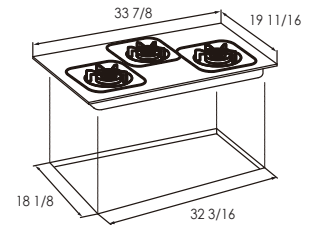

Gas Cooktop EPS Series Spec Sheet

GAG86309 / GAS78307 / GAG76202

FOTILE

A BREATH OF FRESH ENGINEERING®

Specifications:

Model	GAG86309	GAS78307	GAG76202
Certification	ETL	ETL	ETL
Product Dimensions (WxD)(inch)	33 7/8 x 19 11/16	30 3/4 x 17 3/4	29 15/16 x 17 9/16
Cut-Out Dimensions (WxD)(inch)	32 3/16 x 18 1/8	27 7/8 x 15 5/16	27 7/8 x 15 5/16
Gas Supply <small>Natural Gas (LP Convertible Kit Required)</small>	Battery	Battery	Battery
No. of Burners	3	3	2
Panel Material	Tempered Glass	Stainless Steel	Tempered Glass
Grate	Cast Iron	Cast Iron	Cast Iron
Heating Load(BTU)	L: 14800 M: 5800 R: 14800	L: 14800 M: 5800 R: 14800	L: 14800 R: 14800
Fast Ignition	√	√	√
Net Weight(lbs)	39.7	26.9	24.3
Gross Weight(lbs)	44.1	31.7	28.6
Packing-Box Size (WxDxH)(inch)	35 7/8 x 21 1/2 x 8 5/16	34 1/2 x 20 1/2 x 8 1/2	32 5/16 x 20 5/8 x 8 3/4