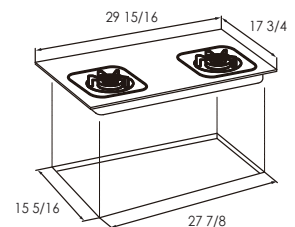

Gas Cooktop EPS Series Spec Sheet

GAG86309 / GAS78307 / GAG76202

FOTILE

A BREATH OF FRESH ENGINEERING®

Specifications:

Model	GAG86309	GAS78307	GAG76202
Certification	ETL	ETL	ETL
Product Dimensions (WxD)(inch)	33 7/8 x 19 11/16	30 3/4 x 17 3/4	29 15/16 x 17 9/16
Cut-Out Dimensions (WxD)(inch)	32 3/16 x 18 1/8	27 7/8 x 15 5/16	27 7/8 x 15 5/16
Gas Supply Natural Gas (LP Convertible Kit Required)	Battery	Battery	Battery
No. of Burners	3	3	2
Panel Material	Tempered Glass	Stainless Steel	Tempered Glass
Grate	Cast Iron	Cast Iron	Cast Iron
Heating Load(BTU)	L: 14800 M: 5800 R: 14800	L: 14800 M: 5800 R: 14800	L: 14800 R: 14800
Fast Ignition	√	√	√
Net Weight(lbs)	39.7	26.9	24.3
Gross Weight(lbs)	44.1	31.7	28.6
Packing-Box Size (WxDxH)(inch)	35 7/8 x 21 1/2 x 8 5/16	34 1/2 x 20 1/2 x 8 1/2	32 5/16 x 20 5/8 x 8 3/4

GAG76202

Installation Examples: