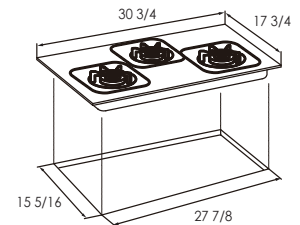

Gas Cooktop EPS Series Spec Sheet

GAG86309 / GAS78307 / GAG76202

FOTILE

A BREATH OF FRESH ENGINEERING®

Specifications:

Model	GAG86309	GAS78307	GAG76202
Certification	ETL	ETL	ETL
Product Dimensions (WxD)(inch)	33 7/8 x 19 11/16	30 3/4 x 17 3/4	29 15/16 x 17 9/16
Cut-Out Dimensions (WxD)(inch)	32 3/16 x 18 1/8	27 7/8 x 15 5/16	27 7/8 x 15 5/16
Gas Supply Natural Gas (LP Convertible Kit Required)	Battery	Battery	Battery
No. of Burners	3	3	2
Panel Material	Tempered Glass	Stainless Steel	Tempered Glass
Grate	Cast Iron	Cast Iron	Cast Iron
Heating Load(BTU)	L: 14800 M: 5800 R: 14800	L: 14800 M: 5800 R: 14800	L: 14800 R: 14800
Fast Ignition	√	√	√
Net Weight(lbs)	39.7	26.9	24.3
Gross Weight(lbs)	44.1	31.7	28.6
Packing-Box Size (WxDxH)(inch)	35 7/8 x 21 1/2 x 8 5/16	34 1/2 x 20 1/2 x 8 1/2	32 5/16 x 20 5/8 x 8 3/4

GAS78307

Installation Examples: