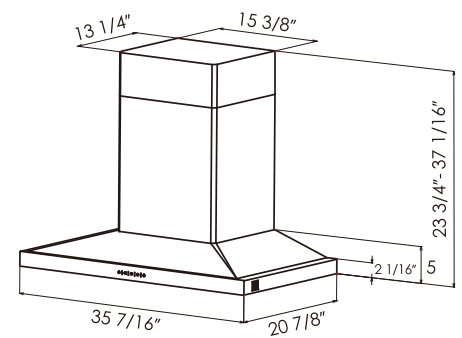

## 5-year limited warranty

2-year full warranty. 5-year limited warranty on all parts.  
Lifetime warranty on motor.

EMG9030

EMS9018

Unit: in

▲ EMG9030 Product Dimensions

▲ EMS9026 Product Dimensions

▲ EMS9018 Product Dimensions