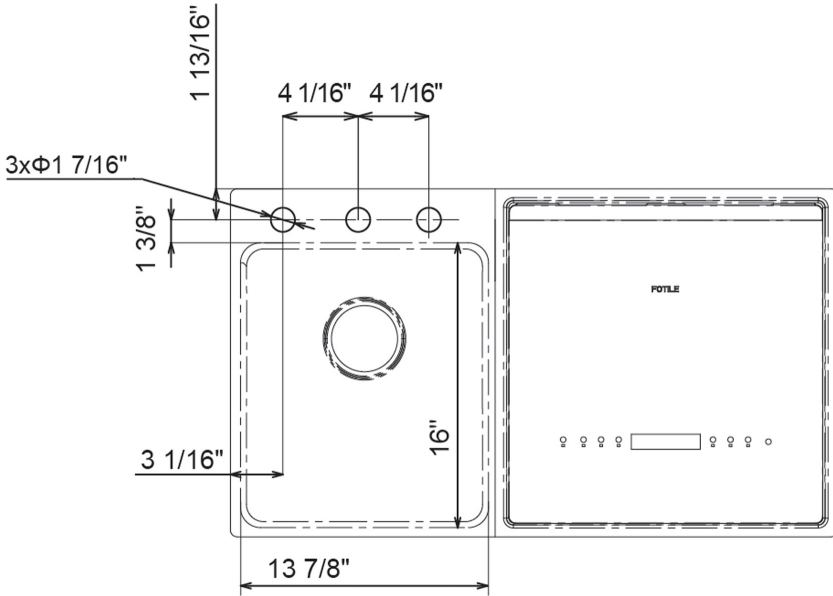

SD2F-P5 | SD2F-P5L

3-in-1 In-Sink Dishwasher

FOTILE

A BREATH OF FRESH ENGINEERING®

Product Dimensions[▲] (Unit:inchs)

(Vertical view)

(Side view)

(Rear view)

Product Dimensions / Weight

Width	34 3/4"
Depth	19 15/16"
Height	21 11/16"
Net Weight (approx.)	56.9 lbs.
Gross Weight (approx.)	75 lbs.

Cut-out Dimensions

Width	33 11/16"
Depth	18 15/16"
Corner Radius	R 7/16"

Cabinet Inner Dimensions

Width	≥33 7/8"
Depth	≥20 1/2"
Height [†]	≥35 7/16"

[†]If your garbage disposer has a height greater than 26 7/8", you should expect ≥ (8 9/16" plus the height of your garbage disposer)

Notes: All length dimensions are shown in inches. FOTILE reserves the absolute and unrestricted right to change product materials and specifications at any time without notice. Consult the product's installation instructions for final dimensional data and other details prior to installation.