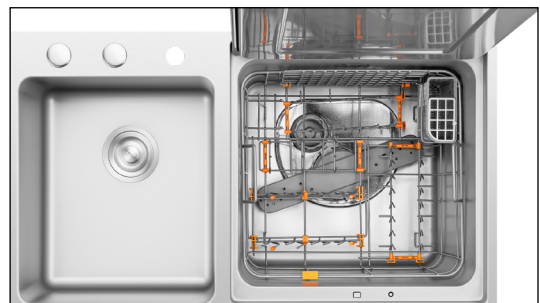

Advanced Produce Washing

Dedicated modes ensure thorough **removal of pesticide residues** from fruits and vegetables, while powerful spray technology tackles stubborn seafood stains, simplifying the enjoyment of favorite dishes.

Odor-Free Storage

The triple drying system with PTC hot air ensures thorough drying and prevents secondary contamination. This is followed by automatic air circulation that keeps items clean and **odor-free for up to 96 hours**.