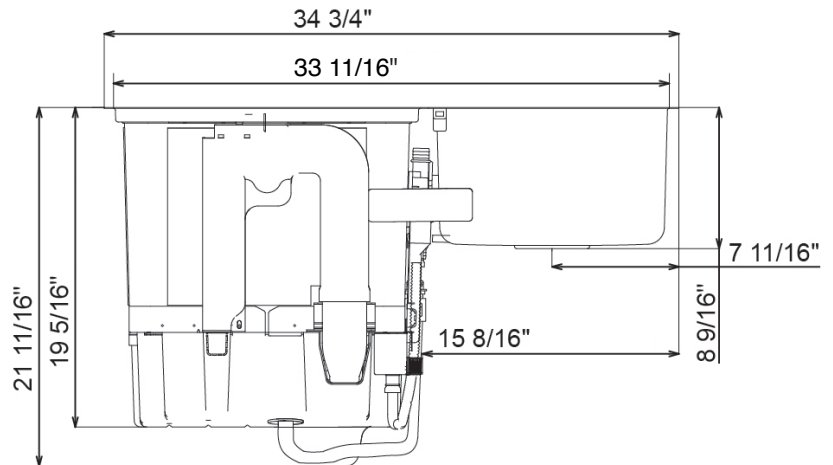

SD2F-P5 | SD2F-P5L

3-in-1 In-Sink Dishwasher

FOTILE

A BREATH OF FRESH ENGINEERING®

Product Dimensions[▲] (Unit:inchs)

(Vertical view)

(Side view)

(Rear view)

Product Dimensions / Weight

Width	34 3/4"
Depth	19 15/16"
Height	21 11/16"
Net Weight (approx.)	56.9 lbs.
Gross Weight (approx.)	75 lbs.

Cut-out Dimensions

Width	33 11/16"
Depth	18 15/16"
Corner Radius	R 7/16"

Cabinet Inner Dimensions

Width	≥33 7/8"
Depth	≥20 1/2"
Height [†]	≥35 7/16"

[†]If your garbage disposer has a height greater than 26 7/8", you should expect ≥ (8 9/16" plus the height of your garbage disposer)

Notes: All length dimensions are shown in inches. FOTILE reserves the absolute and unrestricted right to change product materials and specifications at any time without notice. Consult the product's installation instructions for final dimensional data and other details prior to installation.