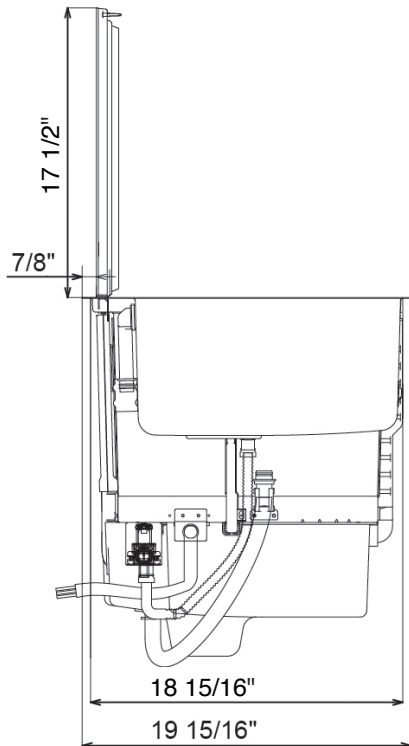

SD2F-P5 | SD2F-P5L

3-in-1 In-Sink Dishwasher

FOTILE

A BREATH OF FRESH ENGINEERING®

Product Dimensions[▲] (Unit:inchs)

(Vertical view)

(Side view)

(Rear view)

Product Dimensions / Weight

Width	34 3/4"
Depth	19 15/16"
Height	21 11/16"
Net Weight (approx.)	56.9 lbs.
Gross Weight (approx.)	75 lbs.

Cut-out Dimensions

Width	33 11/16"
Depth	18 15/16"
Corner Radius	R 7/16"

Cabinet Inner Dimensions

Width	≥33 7/8"
Depth	≥20 1/2"
Height [†]	≥35 7/16"

[†]If your garbage disposer has a height greater than 26 7/8", you should expect ≥ (8 9/16" plus the height of your garbage disposer)

Notes: All length dimensions are shown in inches. FOTILE reserves the absolute and unrestricted right to change product materials and specifications at any time without notice. Consult the product's installation instructions for final dimensional data and other details prior to installation.